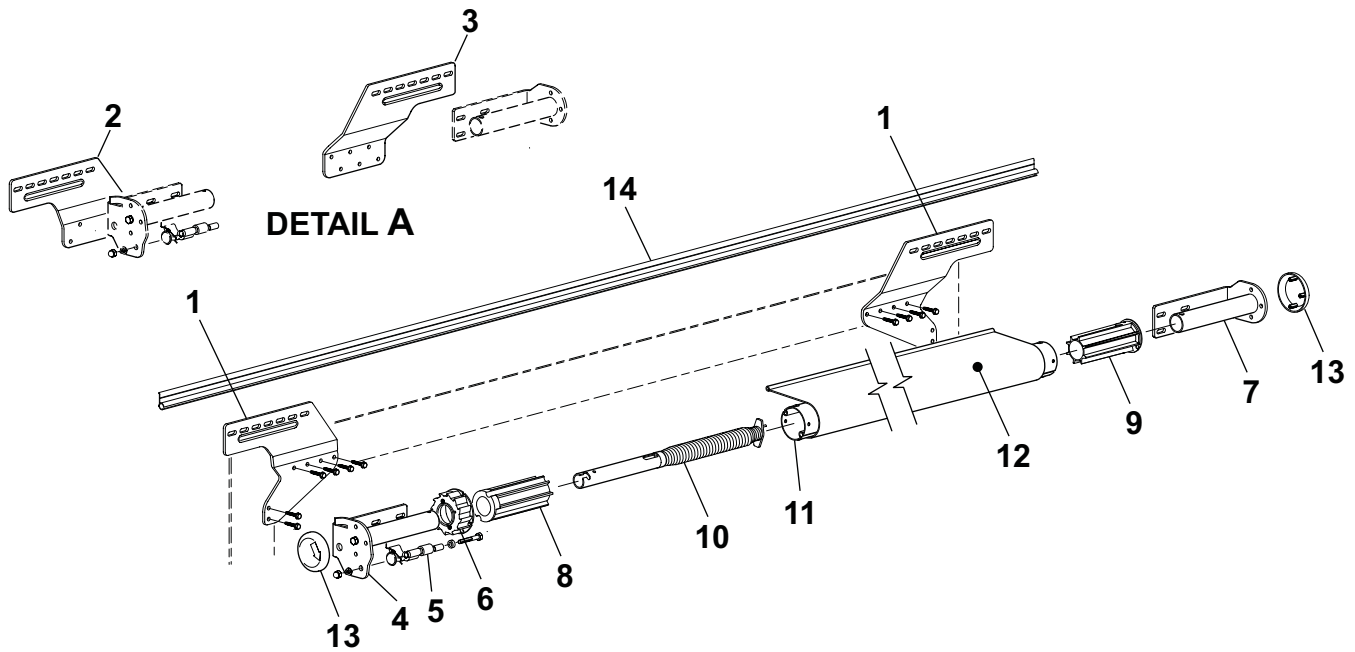

SOKII w/ MANUAL LOCK ILLUSTRATED PARTS LIST

SOK1501

Item	Part Number	Description	Notes
1	R00555WHT	Mounting Bracket Kit	White
	R00555BLK	Mounting Bracket Kit	Black
2	R00879XXX	Mounting Bracket, LH	
3	R00880XXX	Mounting Bracket, RH	
4	R00729XXX	Pivot Bracket Assy w/ Lock, LH	(includes items 5, 13)
5	R001117	Manual Lock	
6	R00592	Roller Sprocket	
7	R00732XXX	Pivot Bracket Assy, RH	(includes end cap)
8	R00591	Roller Bearing, LH, used w/ lock	
9	R00626	Bushing, RH	
10	R00731	Spring Assy	
11		Roller Tube	See Hardware and Accessories
12		Canopy Only	Refer to Canopy Order Form
13	R00958XXX	End Cap (qty: 2)	
14		Awning Rail	See Hardware and Accessories
	<i>The following items are not shown</i>		
	KY1551	Mounting Kit w/ Manual Lock	
	KY1661	Mounting Kit w/ Manual Lock	
	R012983-005	Hardware Kit	White
	R012983-006	Hardware Kit	Black