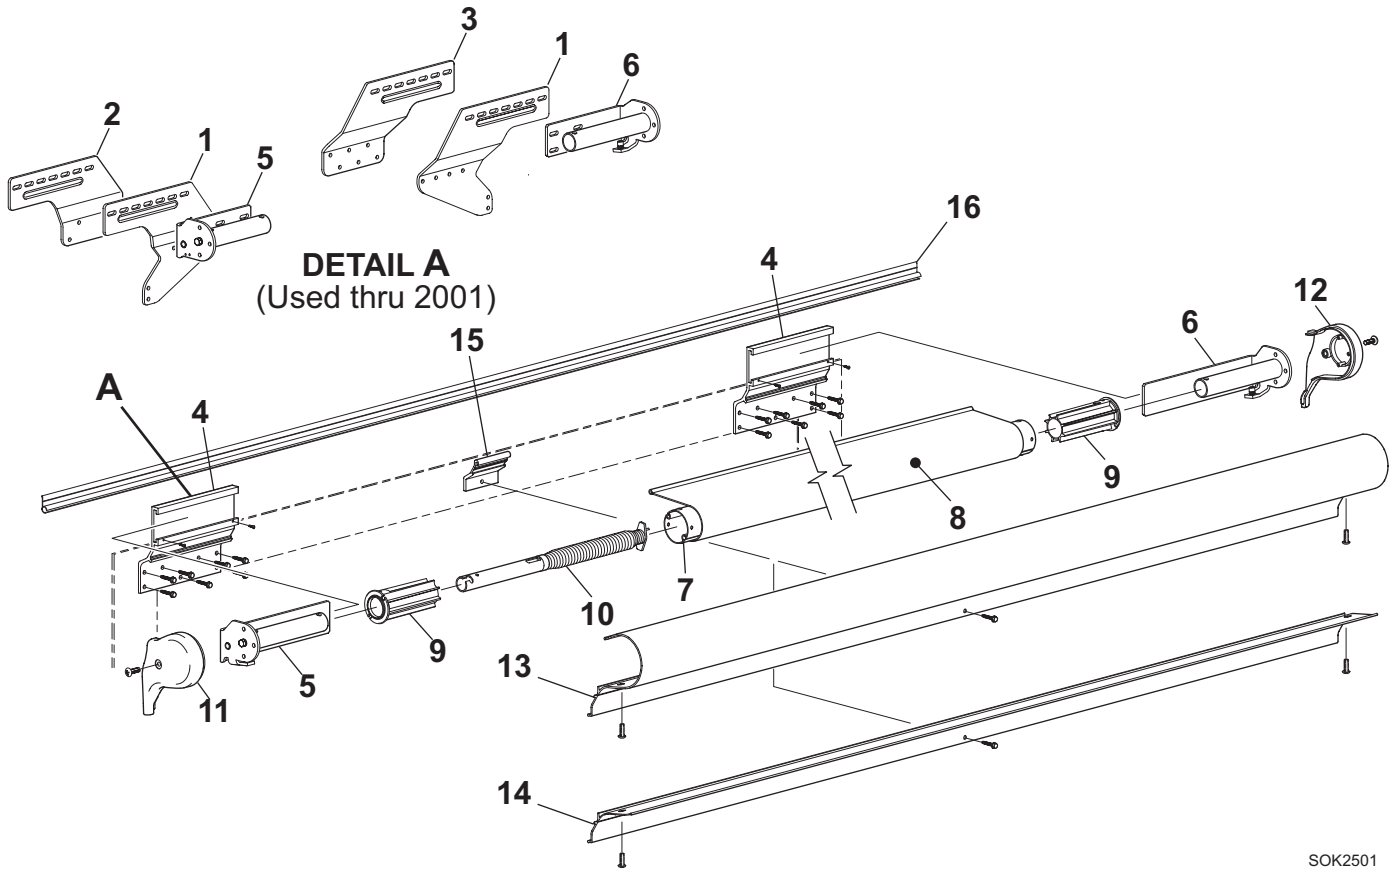

SOKII w/ DEFLECTOR OR FULL CASE ILLUSTRATED PARTS LIST

SOK2501

Item	Part Number	Description	Notes	
1	R00555WHT	Mounting Bracket Kit	White	1
	R00555BLK	Mounting Bracket Kit	Black	1
2	R00879XXX	Mounting Bracket, LH		1,3,4
3	R00880XXX	Mounting Bracket, RH		1,3,4
4	R00955XXX	Mounting Bracket, Universal		2,3,4
	R012983-005	Hardware Pack, White	NOT SHOWN	
	R012983-006	Hardware Pack, Black	NOT SHOWN	
5	R00957	Pivot Bracket Assy, LH		4
6	R00956	Pivot Bracket Assy, RH		4
7		Roller Tube	See Hardware and Accessories	
8		Canopy Only	Refer to Canopy Order Form	
9	R00626	Bushing, Roller Tube		
10	R00731	Spring Assy		
11	R00900XXX	End Cap, LH		4
12	R00901XXX	End Cap, RH		4
13	R00883XXX-xxx	Full Case		4
14	R00885XXX-xxx	Deflector		4
15	R00979XXX	Support Bracket		5
16		Awning Rail	See Hardware and Accessories	

- Notes:
1. Used on Model Year 2001 and earlier.
 2. Used on Model Year 2002 and On.
 3. Includes Hardware
 4. XXX = Color xxx = Length
 5. Bracket (item 15) used with deflectors longer than 5 feet or full case 12 feet or longer.