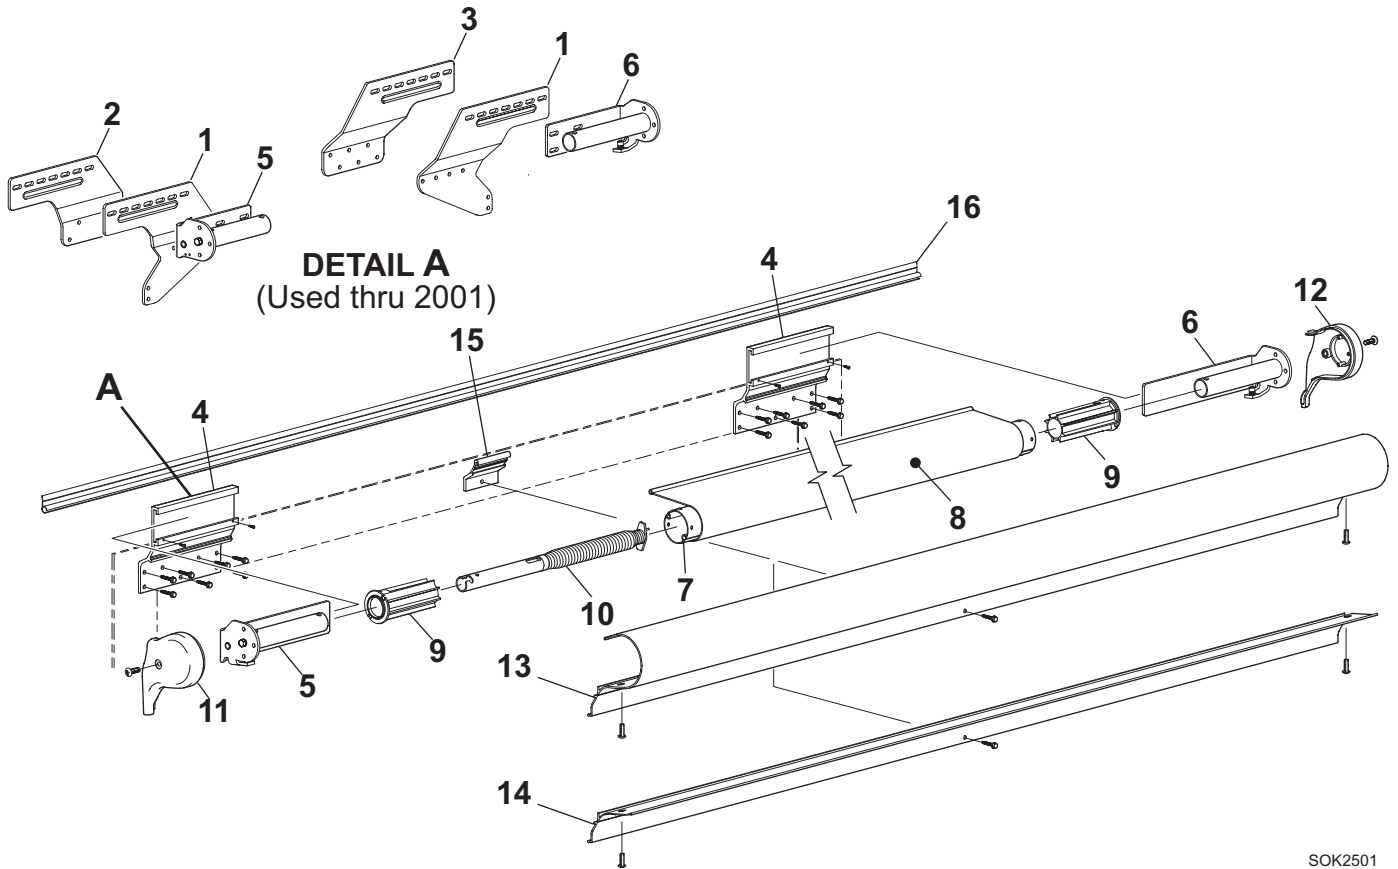

# SOKII w/ DEFLECTOR OR FULL CASE ILLUSTRATED PARTS LIST

SOK2501

Item	Part Number	Description	Notes	
1	R00555WHT	Mounting Bracket Kit	White	1
	R00555BLK	Mounting Bracket Kit	Black	1
2	R00879XXX	Mounting Bracket, LH		1,3,4
3	R00880XXX	Mounting Bracket, RH		1,3,4
4	R00955XXX	Mounting Bracket, Universal		2,3,4
	R012983-005	Hardware Pack, White	NOT SHOWN	
	R012983-006	Hardware Pack, Black	NOT SHOWN	
5	R00957	Pivot Bracket Assy, LH		4
6	R00956	Pivot Bracket Assy, RH		4
7		Roller Tube	See Hardware and Accessories	
8		Canopy Only	Refer to Canopy Order Form	
9	R00626	Bushing, Roller Tube		
10	R00731	Spring Assy		
11	R00900XXX	End Cap, LH		4
12	R00901XXX	End Cap, RH		4
13	R00883XXX-xxx	Full Case		4
14	R00885XXX-xxx	Deflector		4
15	R00979XXX	Support Bracket		5
16		Awning Rail	See Hardware and Accessories	

- Notes:
1. Used on Model Year 2001 and earlier.
  2. Used on Model Year 2002 and On.
  3. Includes Hardware
  4. XXX = Color xxx = Length
  5. Bracket (item 15) used with deflectors longer than 5 feet or full case 12 feet or longer.